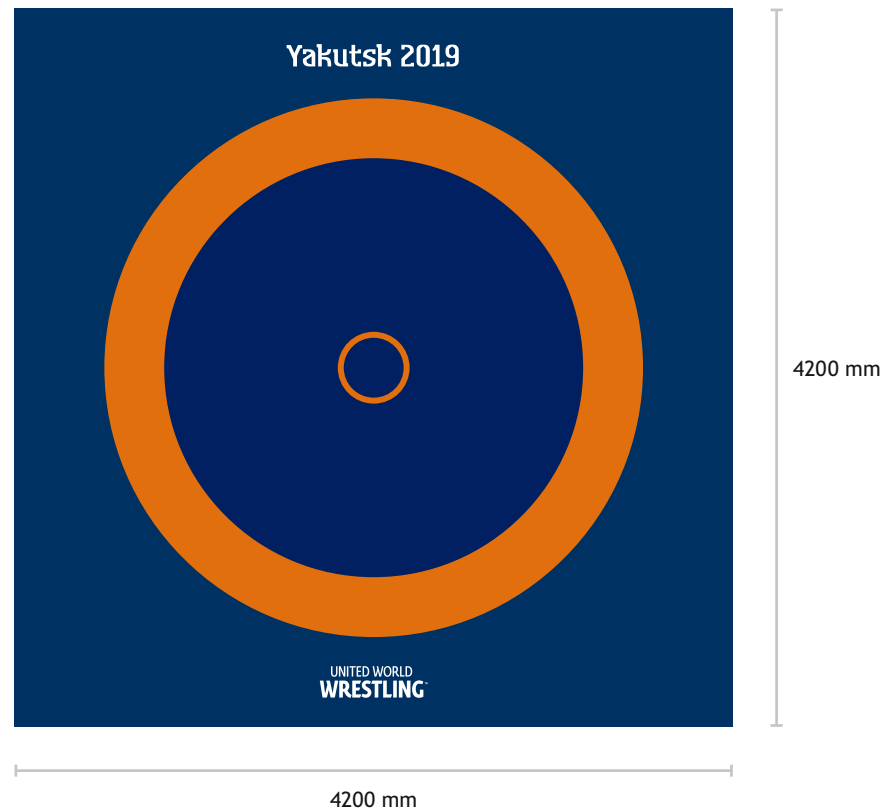

Wrestling mat

Description:
Alternative mat colour combination - still to be approved.

Artwork:
Artwork is provided in Adobe Illustrator CC at 10% of actual size.
The artwork for this application can be found in the following folder:
01_Event_Signage

Artwork file names:
UWW_WorldCup_Mat_4200x4200mm_AW.ai