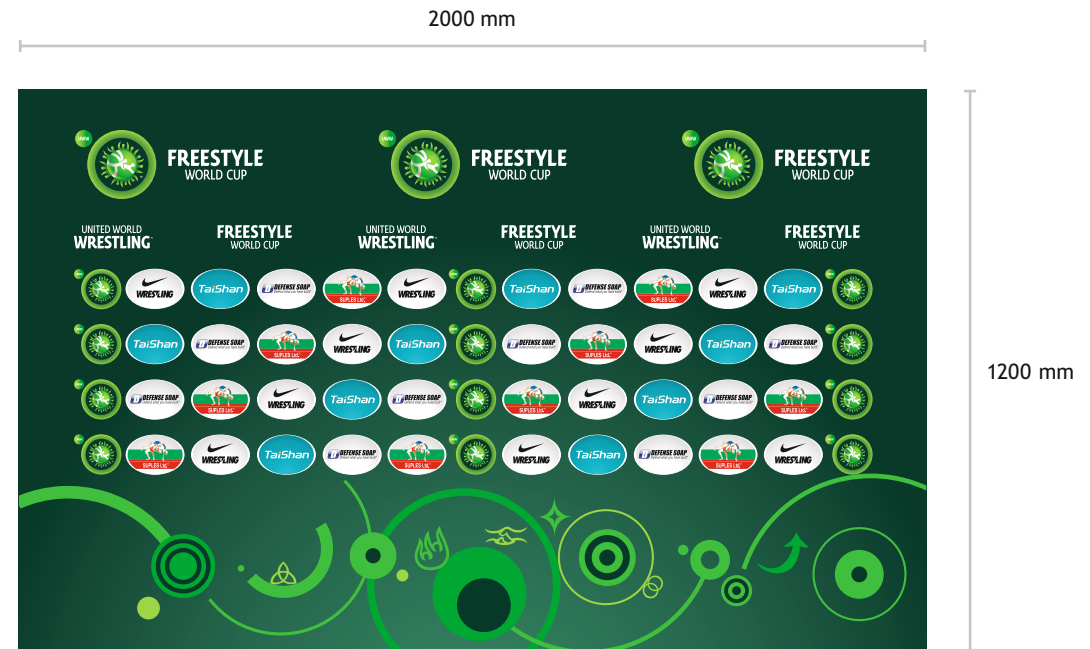

### Artwork:

Artwork is provided in Adobe Illustrator CC at 10% of actual size.  
The artwork for this application can be found in the following folder:  
02\_Media\_Signage

### Artwork file name:

UWW\_WorldCup\_Mixed\_2000x1200mm\_AW.ai

Average height from floor:  
600 mm - 800 mm (min-max)