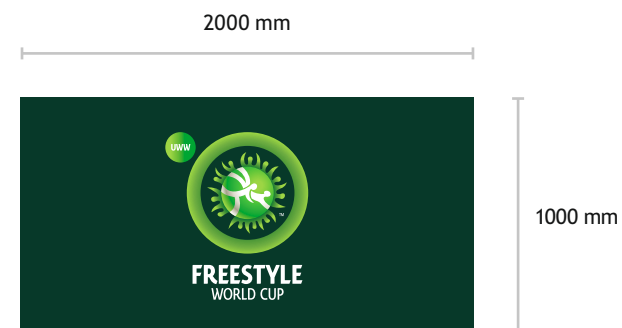

Floor Level Signage

Description:

Modular brand system, allowing sponsor boards to be placed in between World Cup and Yakutsk 2019 branded boards.
Material to be 3mm Akyprint board or PVC equivalent allowing 4-colour process print in matt finishing.

Artwork:

Artwork is provided in Adobe Illustrator CC at 10% of actual size.
The artwork for this application can be found in the following folder:
01_Event_Signage

Artwork file names:

UWW_WorldCup_Floor_Level_Signage_3000x1500mm_AW.ai
UWW_WorldCup_Floor_Level_Signage_2000x1000mm_AW.ai