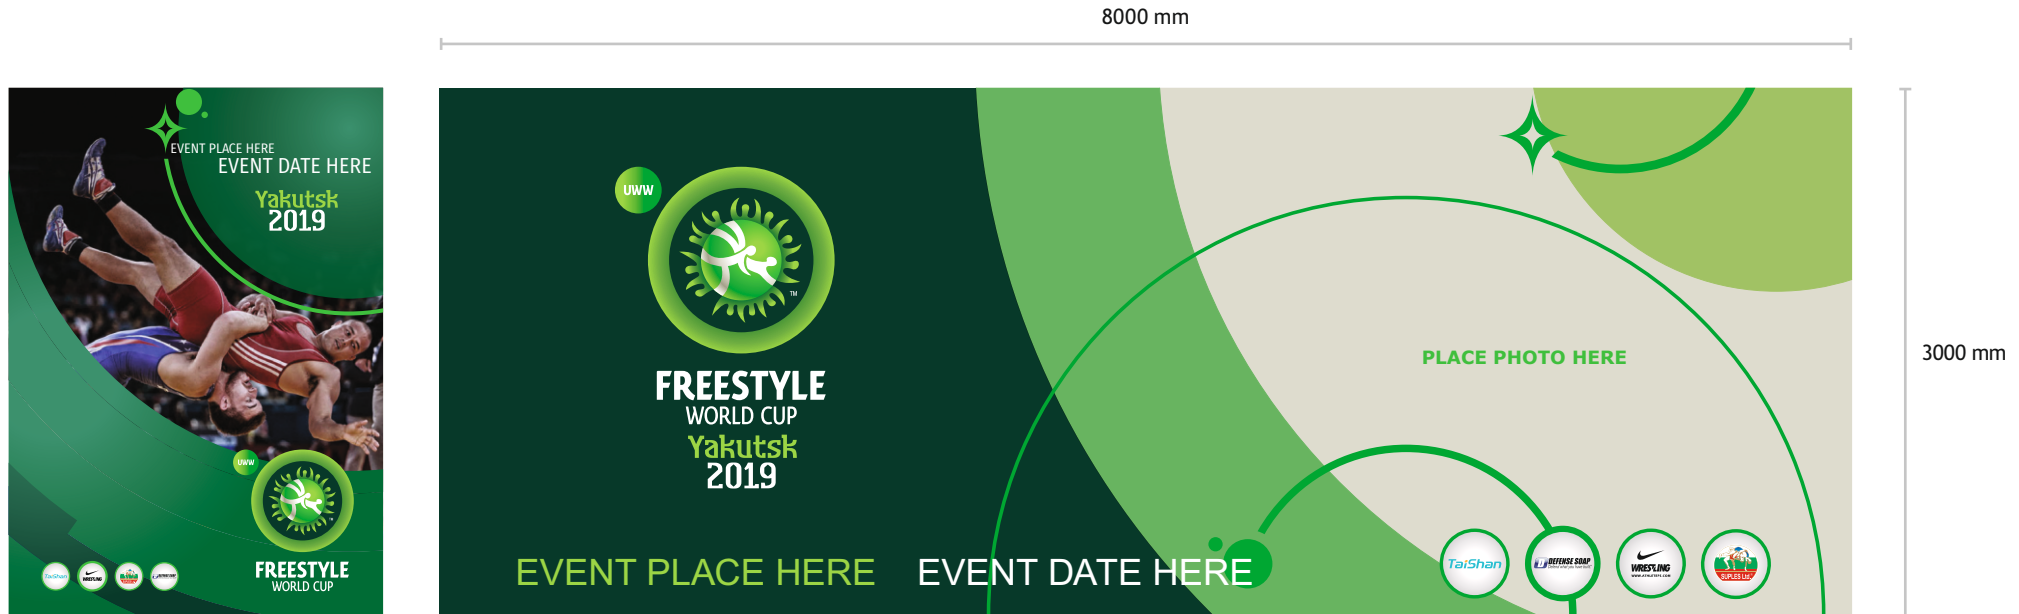

Posters

Description:
Overlay artwork allowing combination with photography - as per diagram.
Material to be print quality paper, allowing 4-colour process print.

Artwork:
Artwork is provided in Adobe Illustrator CC at 10% of actual size.
The artwork for this application can be found in the following folder:
03_City_Signage

Artwork file names:
UWW_WorldCup_Poster_Portrait_AW.ai
UWW_WorldCup_Outdoor_Landscape_AW.ai

The image used is only an example.